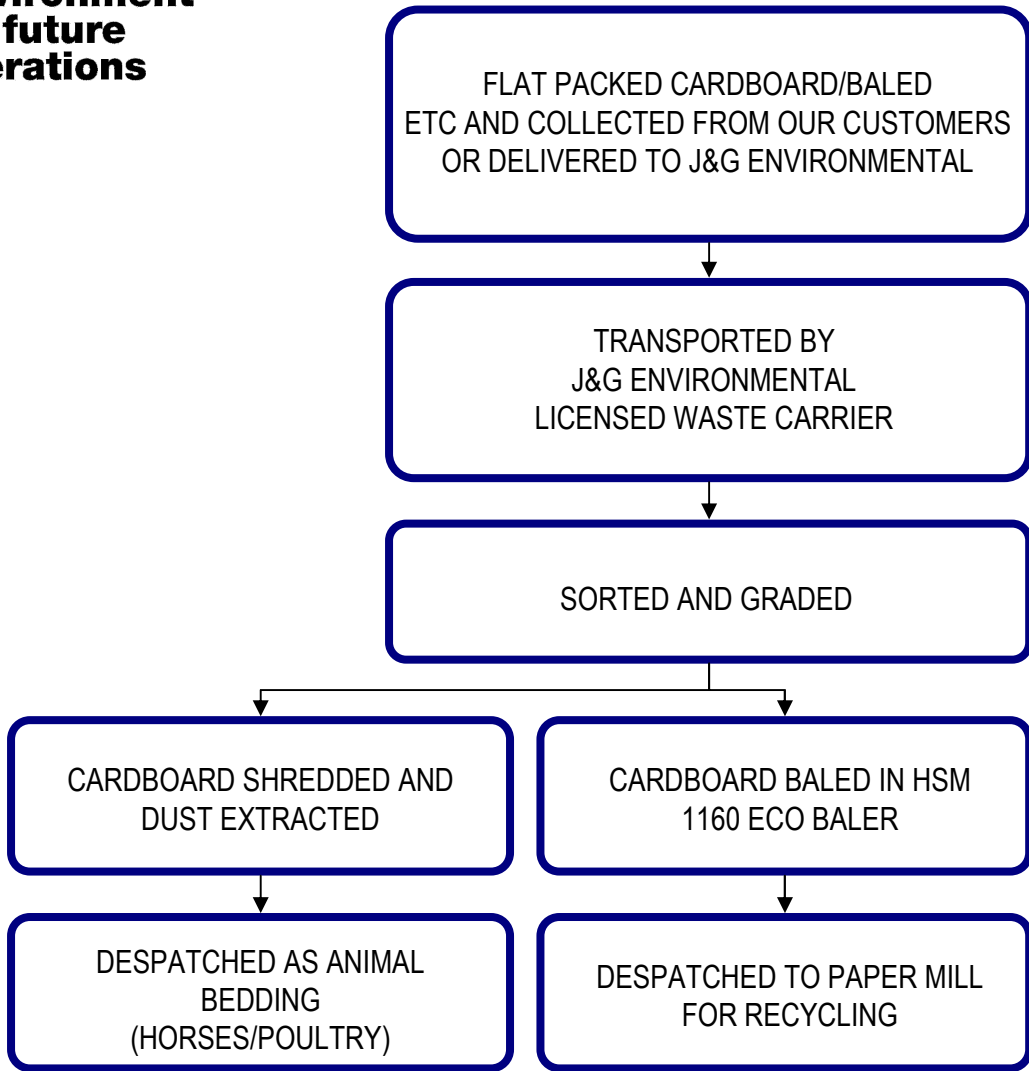

**protecting  
the environment  
for future  
generations**

# Cardboard Flow Chart

Waste Code:  
150101

100% RECYCLED